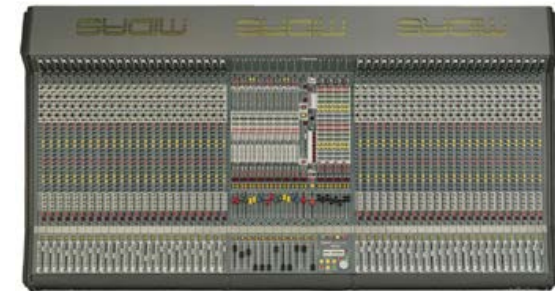

MIDAS | XL-4 FOH set