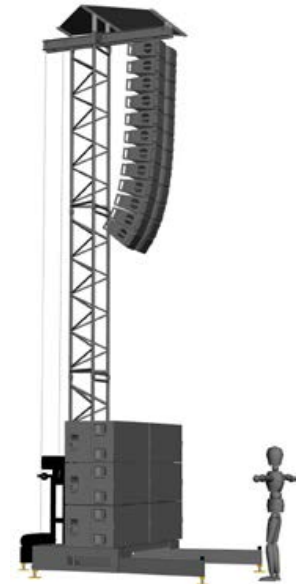

## Sliding Theater Tower

SPL	SLIDING THEATER TOWER BIG	80cm x 80cm x 200cm max 350 cm	80,00
SPL	SLIDING THEATER TOWER SMALL	60cm x 60cm x 200cm max 350 cm	60,00

PROLYTE  
MPT GROUND SUPPORT MPT 1T BLACK