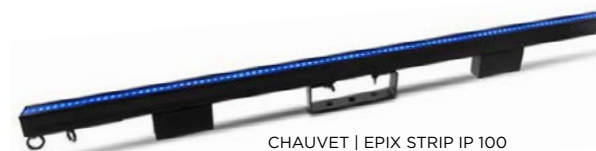

CHAUVET | EPIX STRIP IP 100