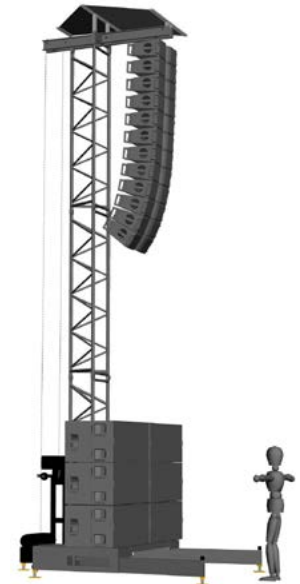

ALC TRUSS
MINI TOWER set (2pcs)