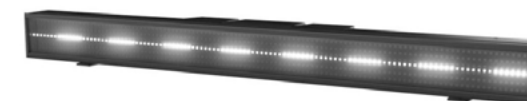

SPL | PANTOGRAPH BIG MAX. 4,5M

SPL | WOODBULB

SPL | SPACELIGHT

SPL | RUSTY 53

ACME | PIXEL LINE IP

CHAUVET | COLORado PXL BAR 8

LIGHT > FIXTURES

ASTERA	TITAN TUBE SET NEW 	Connections: Truecon (in/out) / DMX 5pin Shucko to Truecon 8x Titan tube Powerbox 8x IP65 cap 8x Stand 16x Holder + clip 16x Babypin 16x Eyebolt IP65	250,00
ASTERA	HELIOS TUBE SET NEW 	Connections: Truecon (in/out) / DMX 5pin Shucko to Truecon 8x Helios tube Powerbox 8x IP65 cap 8x Stand 16x Holder + clip 16x Babypin 16x Eyebolt IP65	200,00
ASTERA	ASTERABOX NEW		25,00
ASTERA	POWER + DATA CABLE 10M NEW		2,50
CHAUVET	EPIX STRIP IP 100 	Connections: XLR 4-PIN (in/out)	18,00
CHAUVET	EPIX STRIP IP 50 	Connections: XLR 4-PIN (in/out)	15,00
CHAUVET	EPIX DRIVE 2000 IP 	Connections: Truecon (in/out) / 2x RJ-45 (Art-Net, Kling-Net, and sACN) / 2x XLR 4pin out Shucko to Truecon Bracket + Quick trigger Clamp IP65	25,00
CHAUVET	EPIX STRIP TOUR 100	Connections: XLR 4pin (in/out)	13,00
CHAUVET	EPIX STRIP TOUR 50	Connections: XLR 4pin (in/out)	10,00
CHAUVET	EPIX DRIVE 900	Connections: Powercon (in/out) / 2x RJ-45 (Art-Net, Kling-Net, and sACN) / 1x XLR 4pin out Shucko to Powercon	20,00
CHAUVET	EPIX STRIP 100 BLACK STEALTH FILTER		2,00